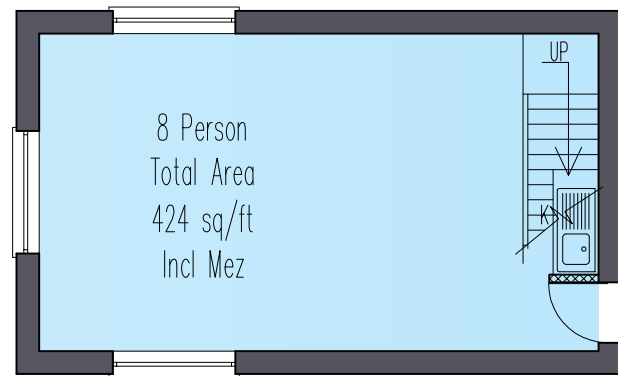

SUITE 1

STUDIO 1

COURTYARD AREA

SUITE 2

STUDIO 2

STABLE BLOCK

Warties Park House, Horseshoe Hill, Upshire, Essex

EXISTING LAYOUT PLAN

Scale N.1.5